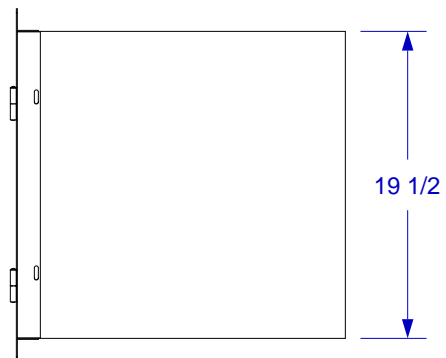

HOME DEPOT BULLET DOOR/DRAWER COMBO SPEC SHEET

ISOMETRIC VIEW

TOP VIEW

FRONT VIEW

RIGHT SIDE VIEW

NOTES:

1. CUTOUT DIMENSIONS: 31"W X 20"L X 21"D
2. SCALE: 1" = 1'-0"
3. REVISION: 08/2010