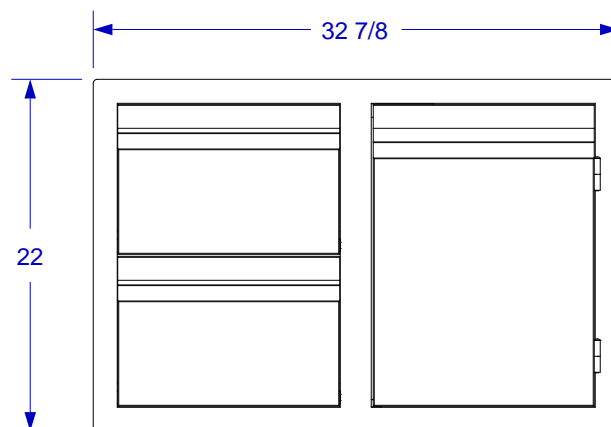

HOME DEPOT BULLET DOOR/DRAWER COMBO SPEC SHEET

ISOMETRIC VIEW

TOP VIEW

FRONT VIEW

RIGHT SIDE VIEW

NOTES:

1. CUTOUT DIMENSIONS: 31"W X 20"L X 21"D
2. SCALE: 1" = 1'-0"
3. REVISION: 08/2010