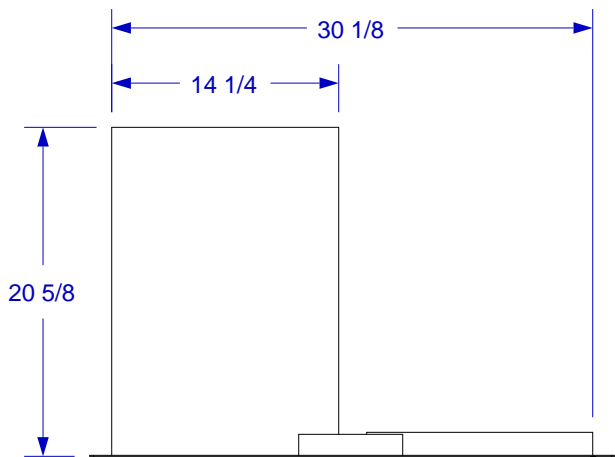

HOME DEPOT BULLET DOOR/DRAWER COMBO SPEC SHEET

ISOMETRIC VIEW

TOP VIEW

FRONT VIEW

RIGHT SIDE VIEW

NOTES:

1. CUTOUT DIMENSIONS: 31"W X 20"L X 21"D
2. SCALE: 1" = 1'-0"
3. REVISION: 08/2010