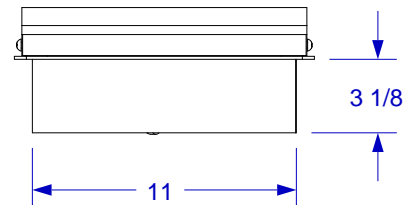

HOME DEPOT BULLET SINGLE SIDEBURNER SPEC SHEET

ISOMETRIC VIEW

TOP VIEW

FRONT VIEW

RIGHT SIDE VIEW

NOTES:

1. CUTOUT DIMENSIONS: 11 1/4"W X 17 1/2"L X 3 1/4"D

2. SCALE: 1 1/2" = 1'-0"