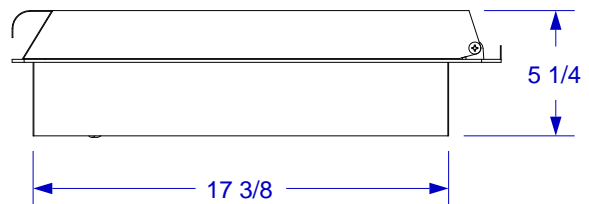

HOME DEPOT BULLET SINGLE SIDEBURNER SPEC SHEET

ISOMETRIC VIEW

TOP VIEW

FRONT VIEW

RIGHT SIDE VIEW

NOTES:

1. CUTOUT DIMENSIONS: 11 1/4"W X 17 1/2"L X 3 1/4"D

2. SCALE: 1 1/2" = 1'-0"