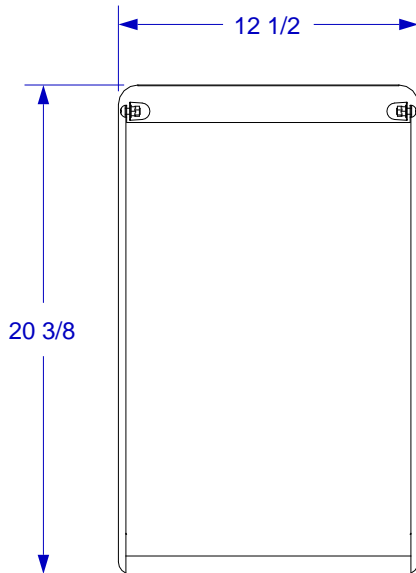

HOME DEPOT BULLET SINGLE SIDEBURNER SPEC SHEET

ISOMETRIC VIEW

TOP VIEW

FRONT VIEW

RIGHT SIDE VIEW

NOTES:

1. CUTOUT DIMENSIONS: 11 1/4"W X 17 1/2"L X 3 1/4"D

2. SCALE: 1 1/2" = 1'-0"