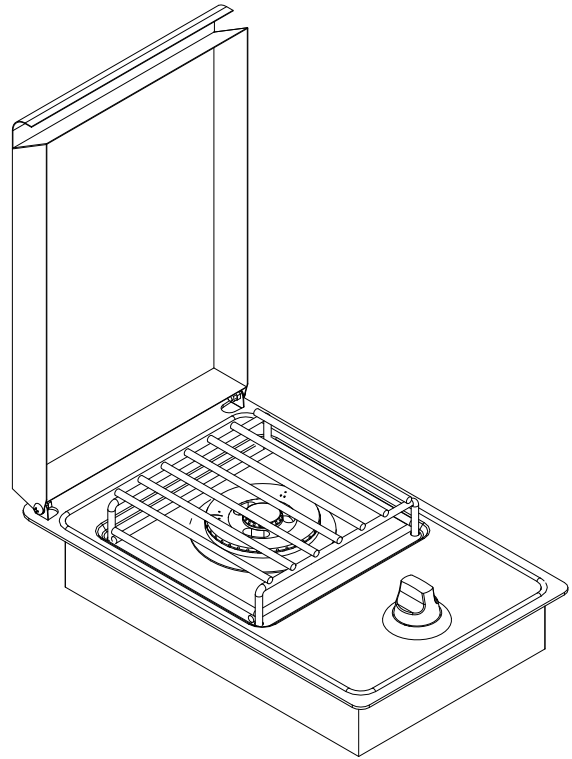

HOME DEPOT BULLET SINGLE SIDEBURNER SPEC SHEET

ISOMETRIC VIEW

TOP VIEW

FRONT VIEW

RIGHT SIDE VIEW

NOTES:

1. CUTOUT DIMENSIONS: 11 1/4"W X 17 1/2"L X 3 1/4"D

2. SCALE: 1 1/2" = 1'-0"