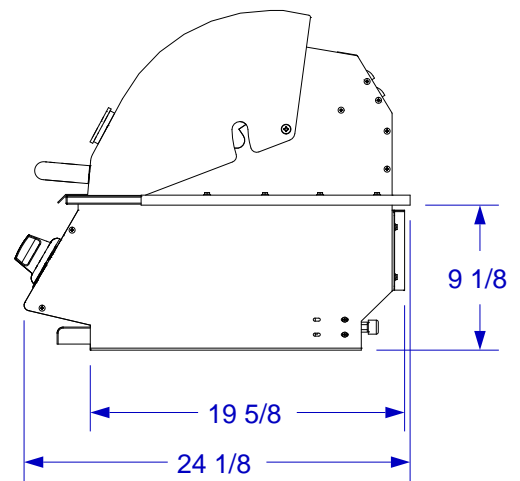

HOME DEPOT
BULLET 4 BURNER GRILL
(NO BACK BURNER)
SPEC SHEET

ISOMETRIC VIEW

FRONT VIEW

RIGHT SIDE VIEW

NOTES:

1. CUTOUT DIMENSIONS: 31" W X 21" D X 9 1/2" H
2. SCALE: 1" = 1'-0"
3. REVISION: 10/2015