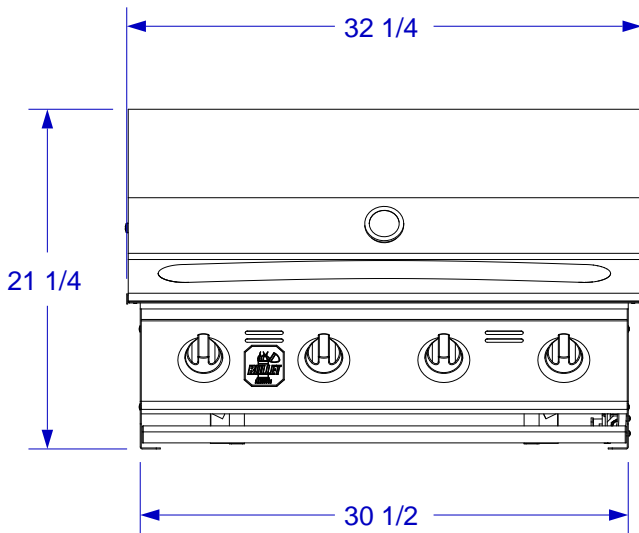

HOME DEPOT
BULLET 4 BURNER GRILL
(NO BACK BURNER)
SPEC SHEET

ISOMETRIC VIEW

FRONT VIEW

RIGHT SIDE VIEW

NOTES:

1. CUTOUT DIMENSIONS: 31" W X 21" D X 9 1/2" H
2. SCALE: 1" = 1'-0"
3. REVISION: 10/2015