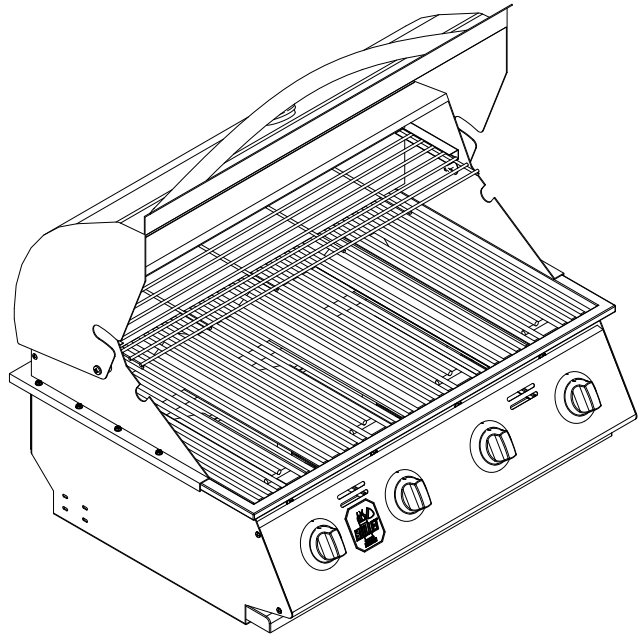

HOME DEPOT
BULLET 4 BURNER GRILL
(NO BACK BURNER)
SPEC SHEET

ISOMETRIC VIEW

FRONT VIEW

RIGHT SIDE VIEW

NOTES:

1. CUTOUT DIMENSIONS: 31" W X 21" D X 9 1/2" H
2. SCALE: 1" = 1'-0"
3. REVISION: 10/2015